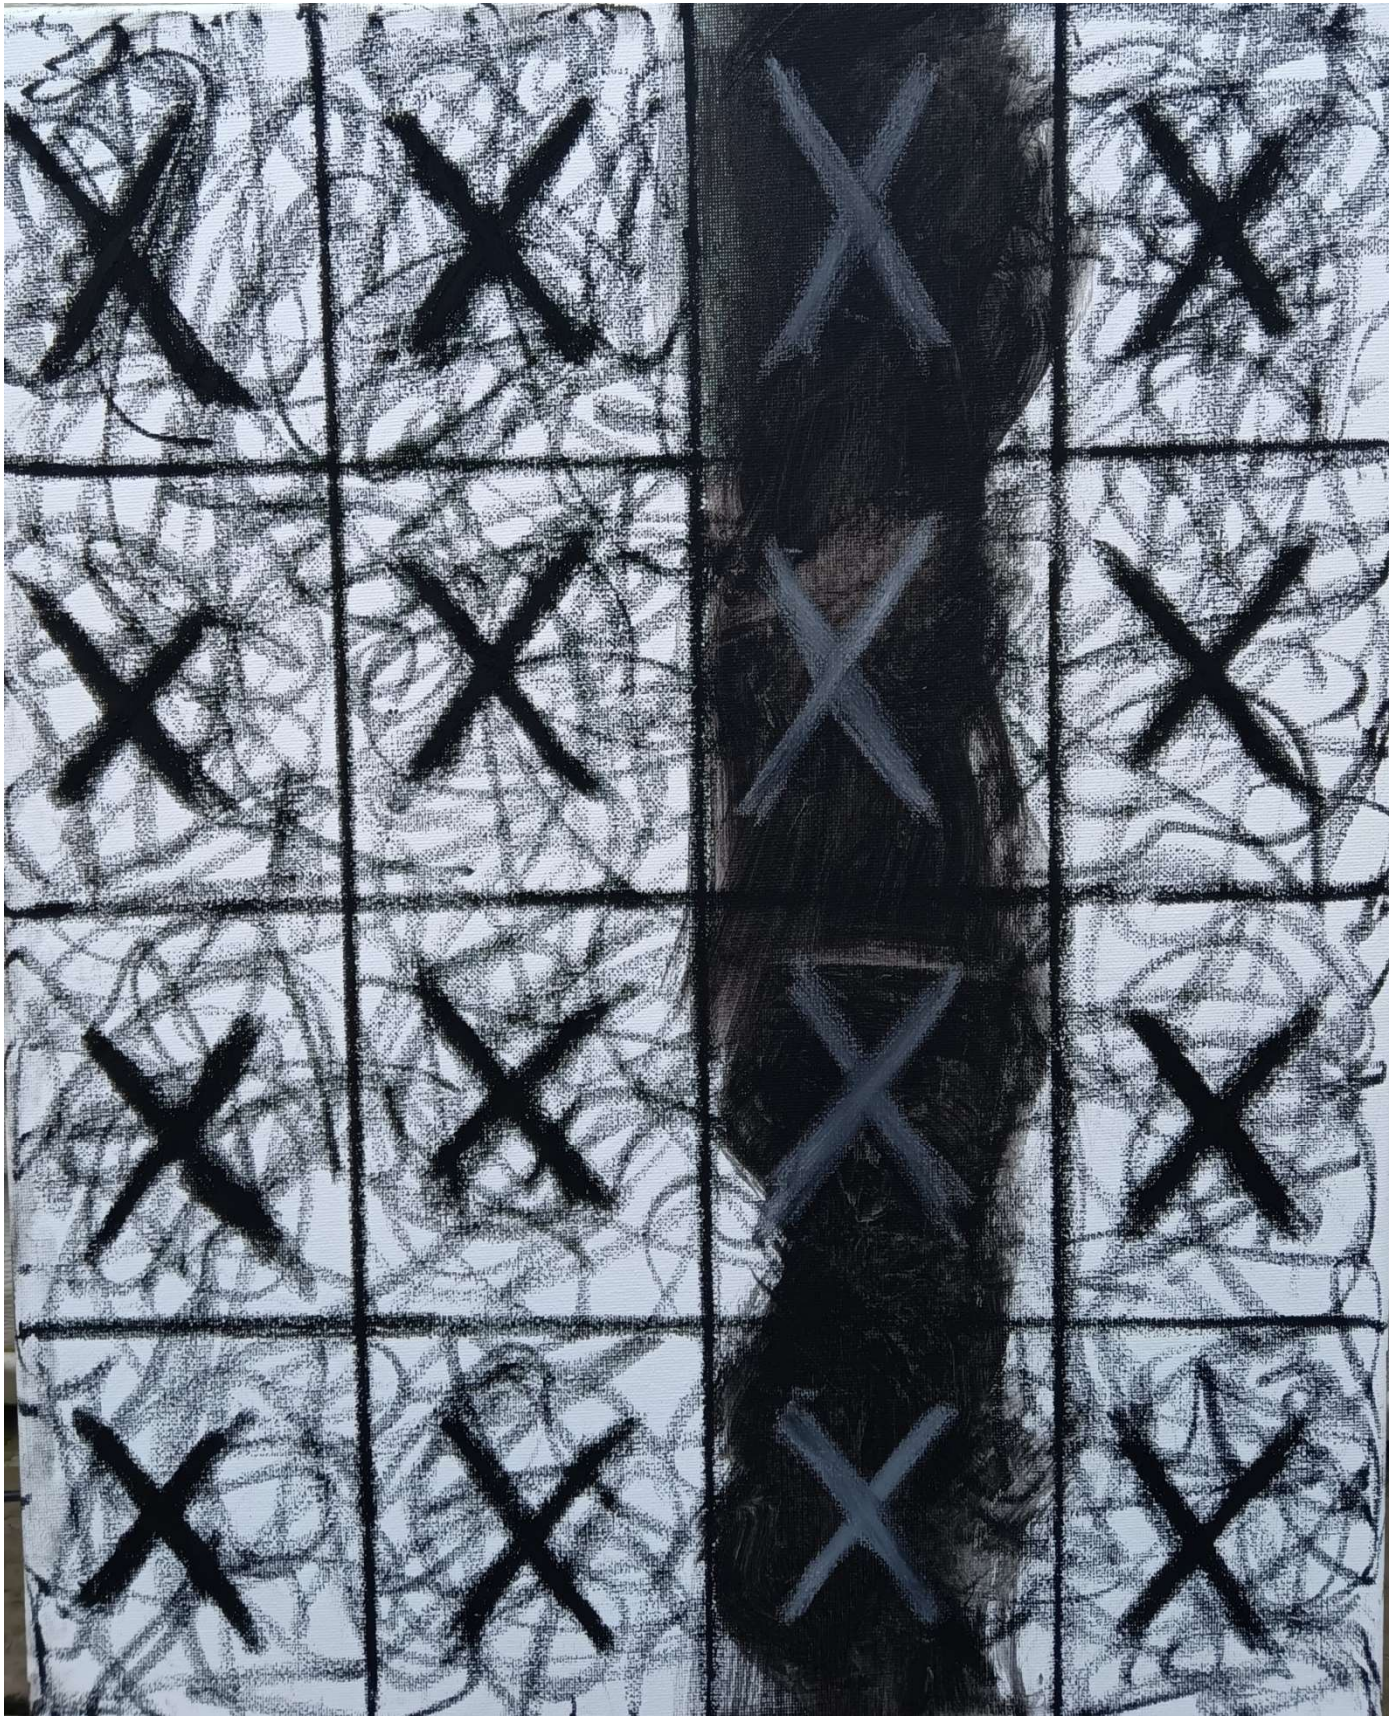

X & O Contrast

This piece measures 14"x 11" acrylic painting on bristol. This piece is unframed so it can be customized to the buyer's likes and color needs.

Lady Jane

This piece measures 14"x 11" acrylic painting on bristol. This piece is unframed so it can be customized to the buyer's likes and color needs.

Thanks Justin

This piece measures 14"x 11" acrylic painting on bristol. This piece is unframed so it can be customized to the buyer's likes and color needs.

Head Shaped Movement

This piece measures 20" x 16" and is an acrylic collage on canvas which comes ready to hang.

Flow Soft

This piece measures 14"x 11" acrylic painting on bristol. This piece is unframed so it can be customized to the buyer's likes and color needs.

Collage Man

This piece measures 14"x 11" acrylic collage on bristol. This piece is unframed so it can be customized to the buyer's likes and color needs.