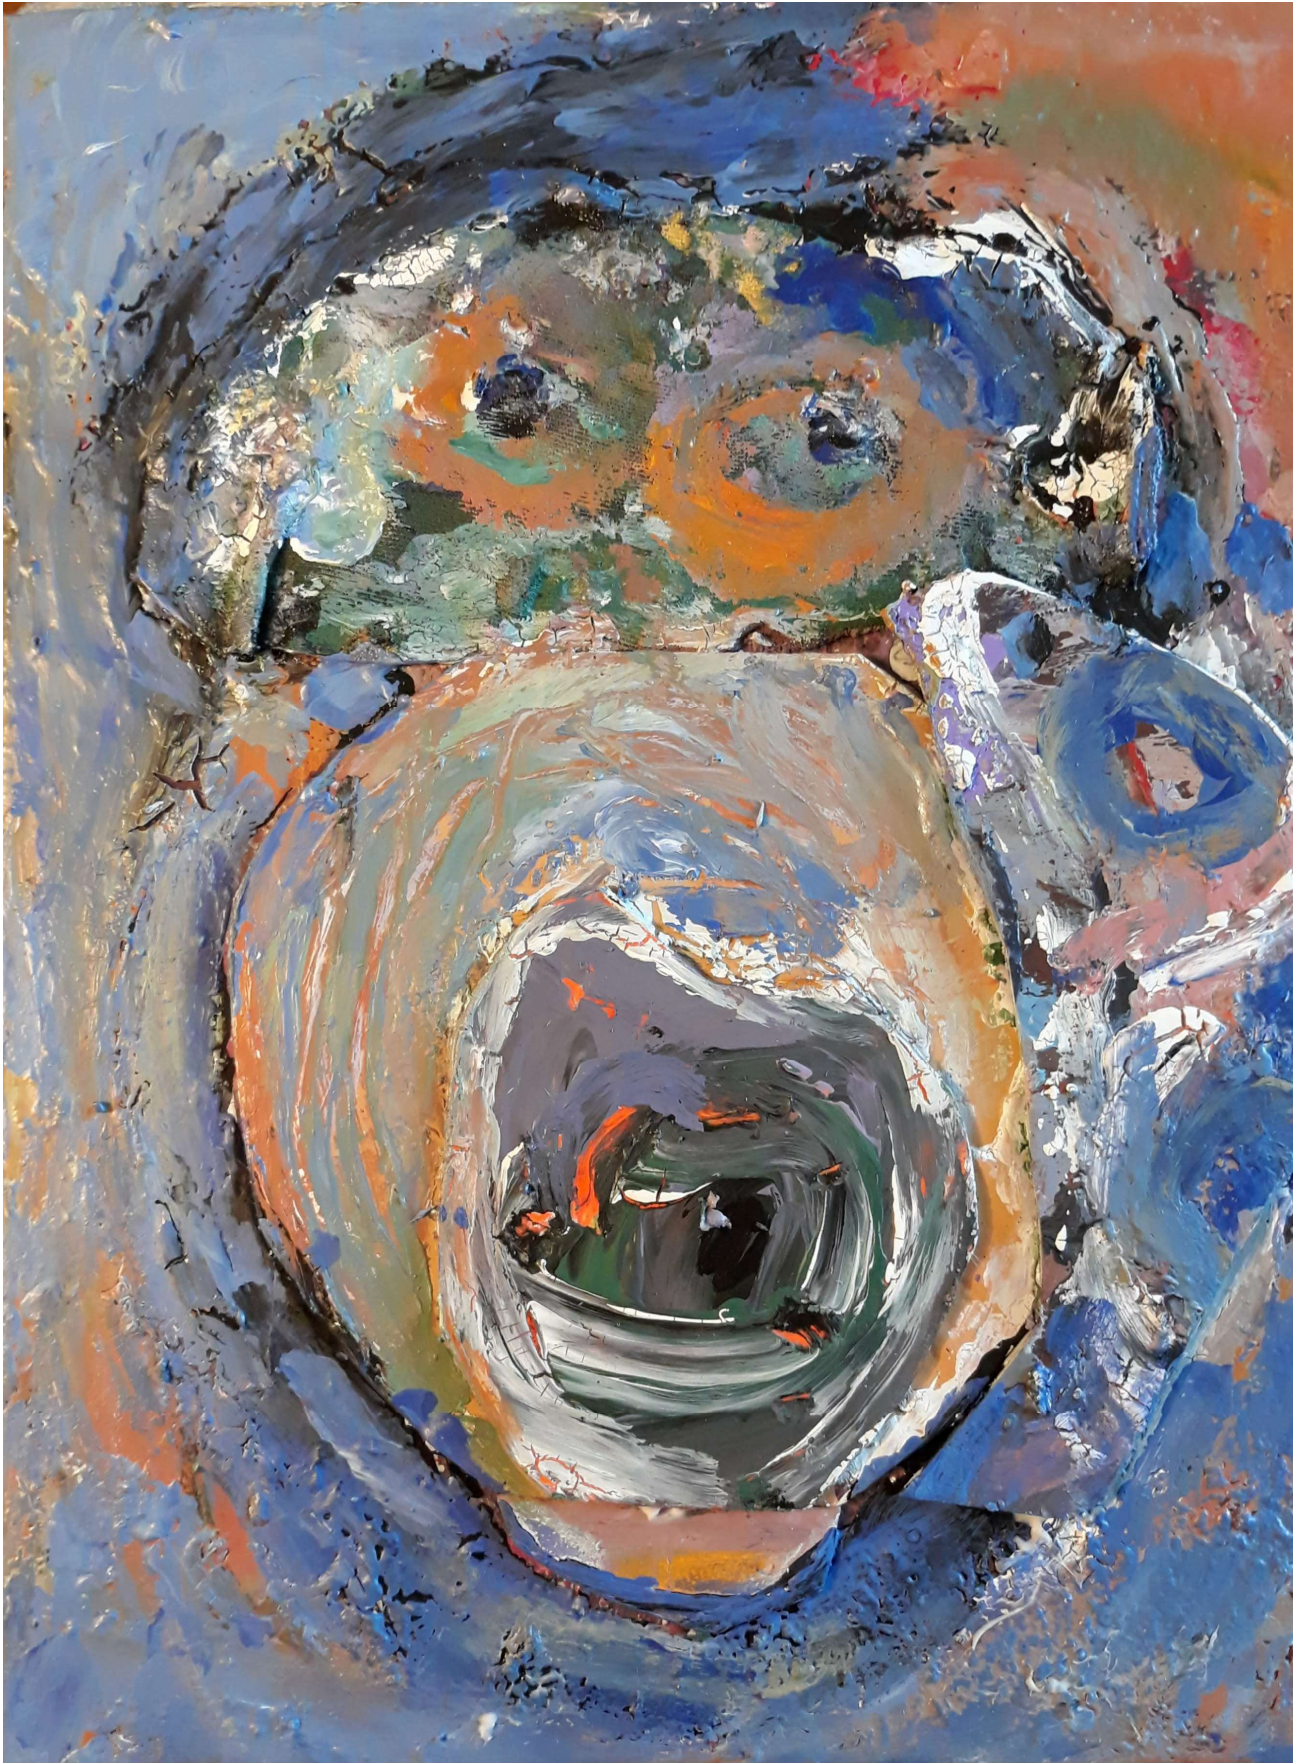

Big Mouth

This piece measures 14"x 11" and is acrylic on canvas - comes ready to hang. This piece exemplifies John's unique ability to harness the power of Expressionism and Mood.