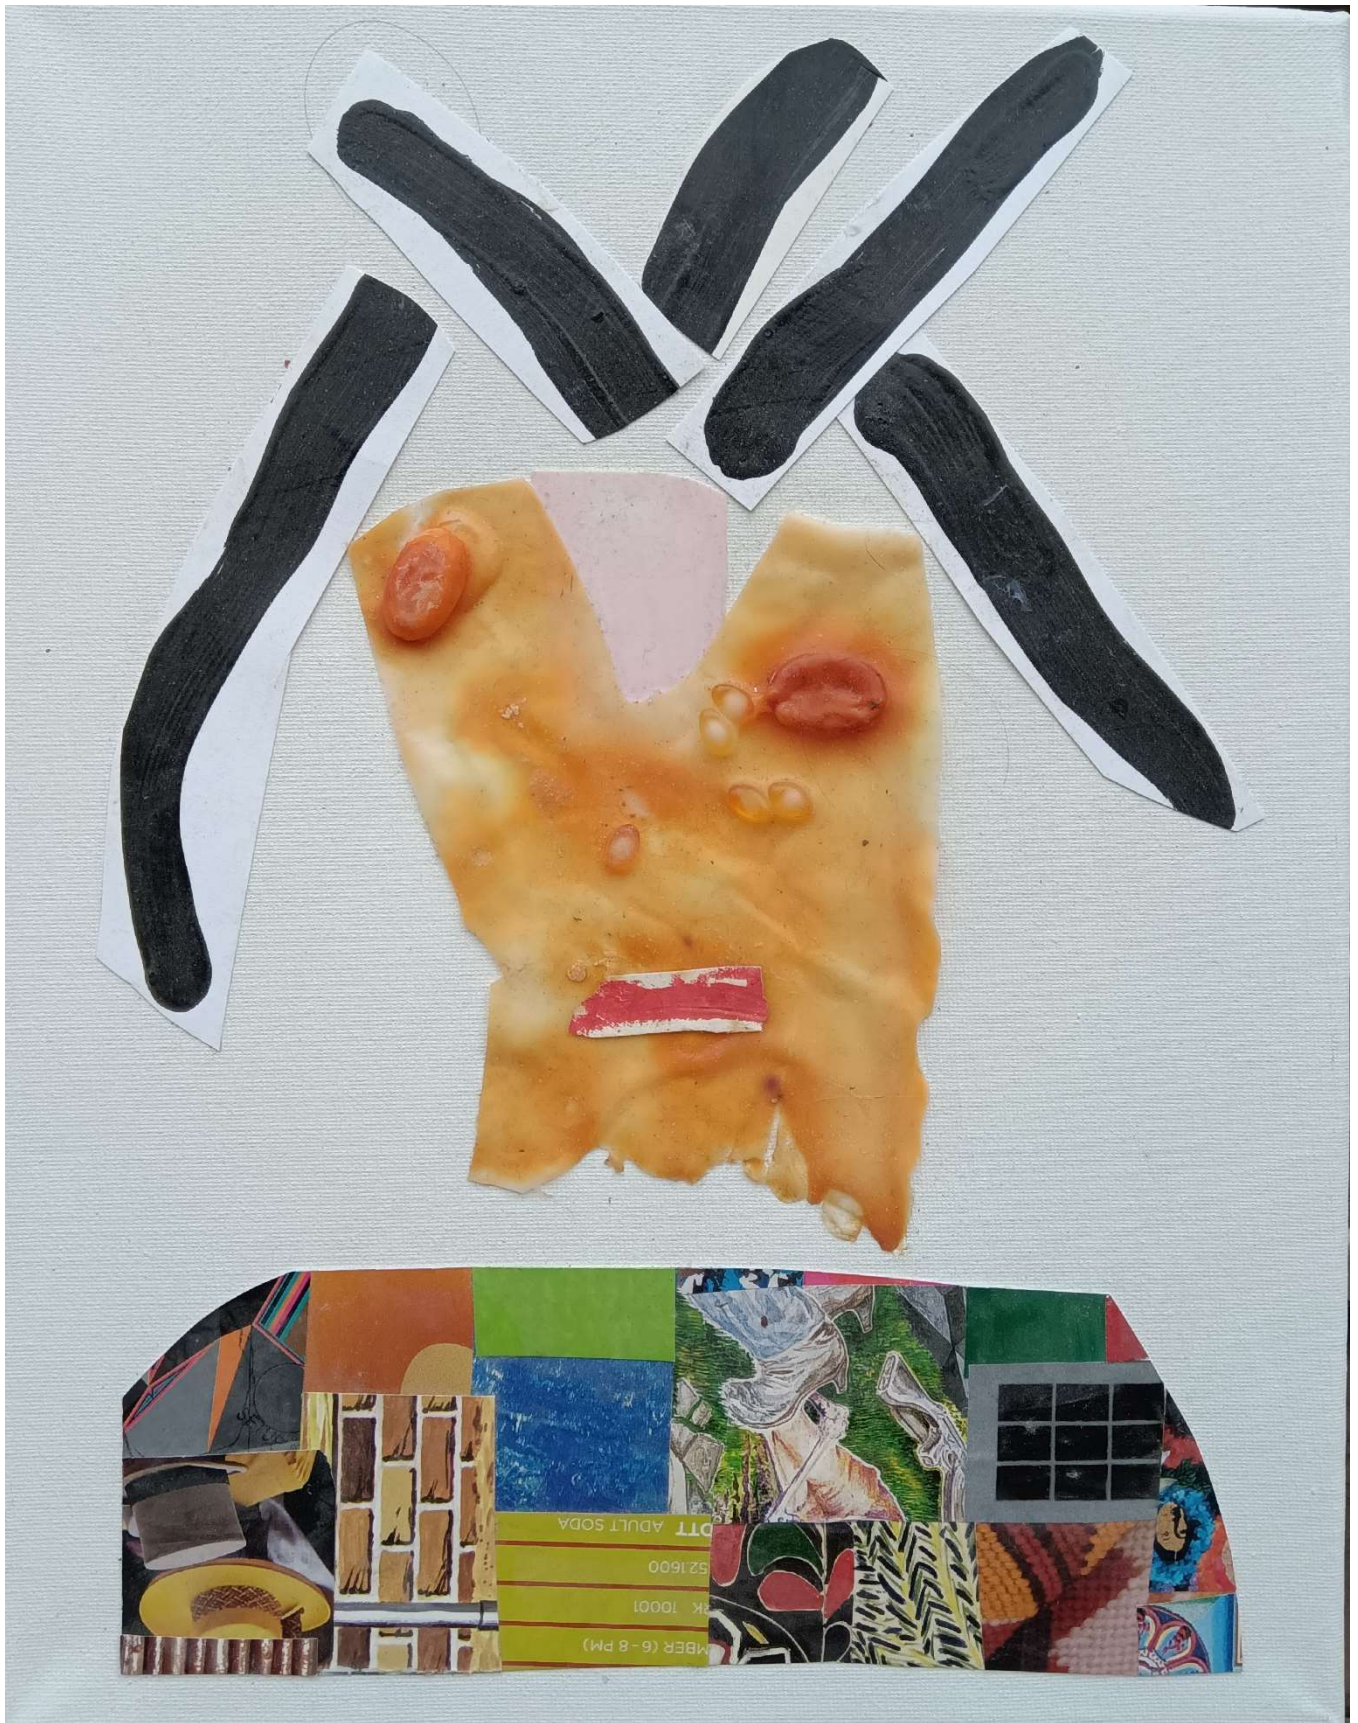

Seabiscuit

This piece measures 14"x 11" acrylic collage on bristol. This piece is unframed so it can be customized to the buyer's likes and color needs.

Applicant

This piece measures 14"x 11" and is a mixed media collage on canvas which comes ready to hang.