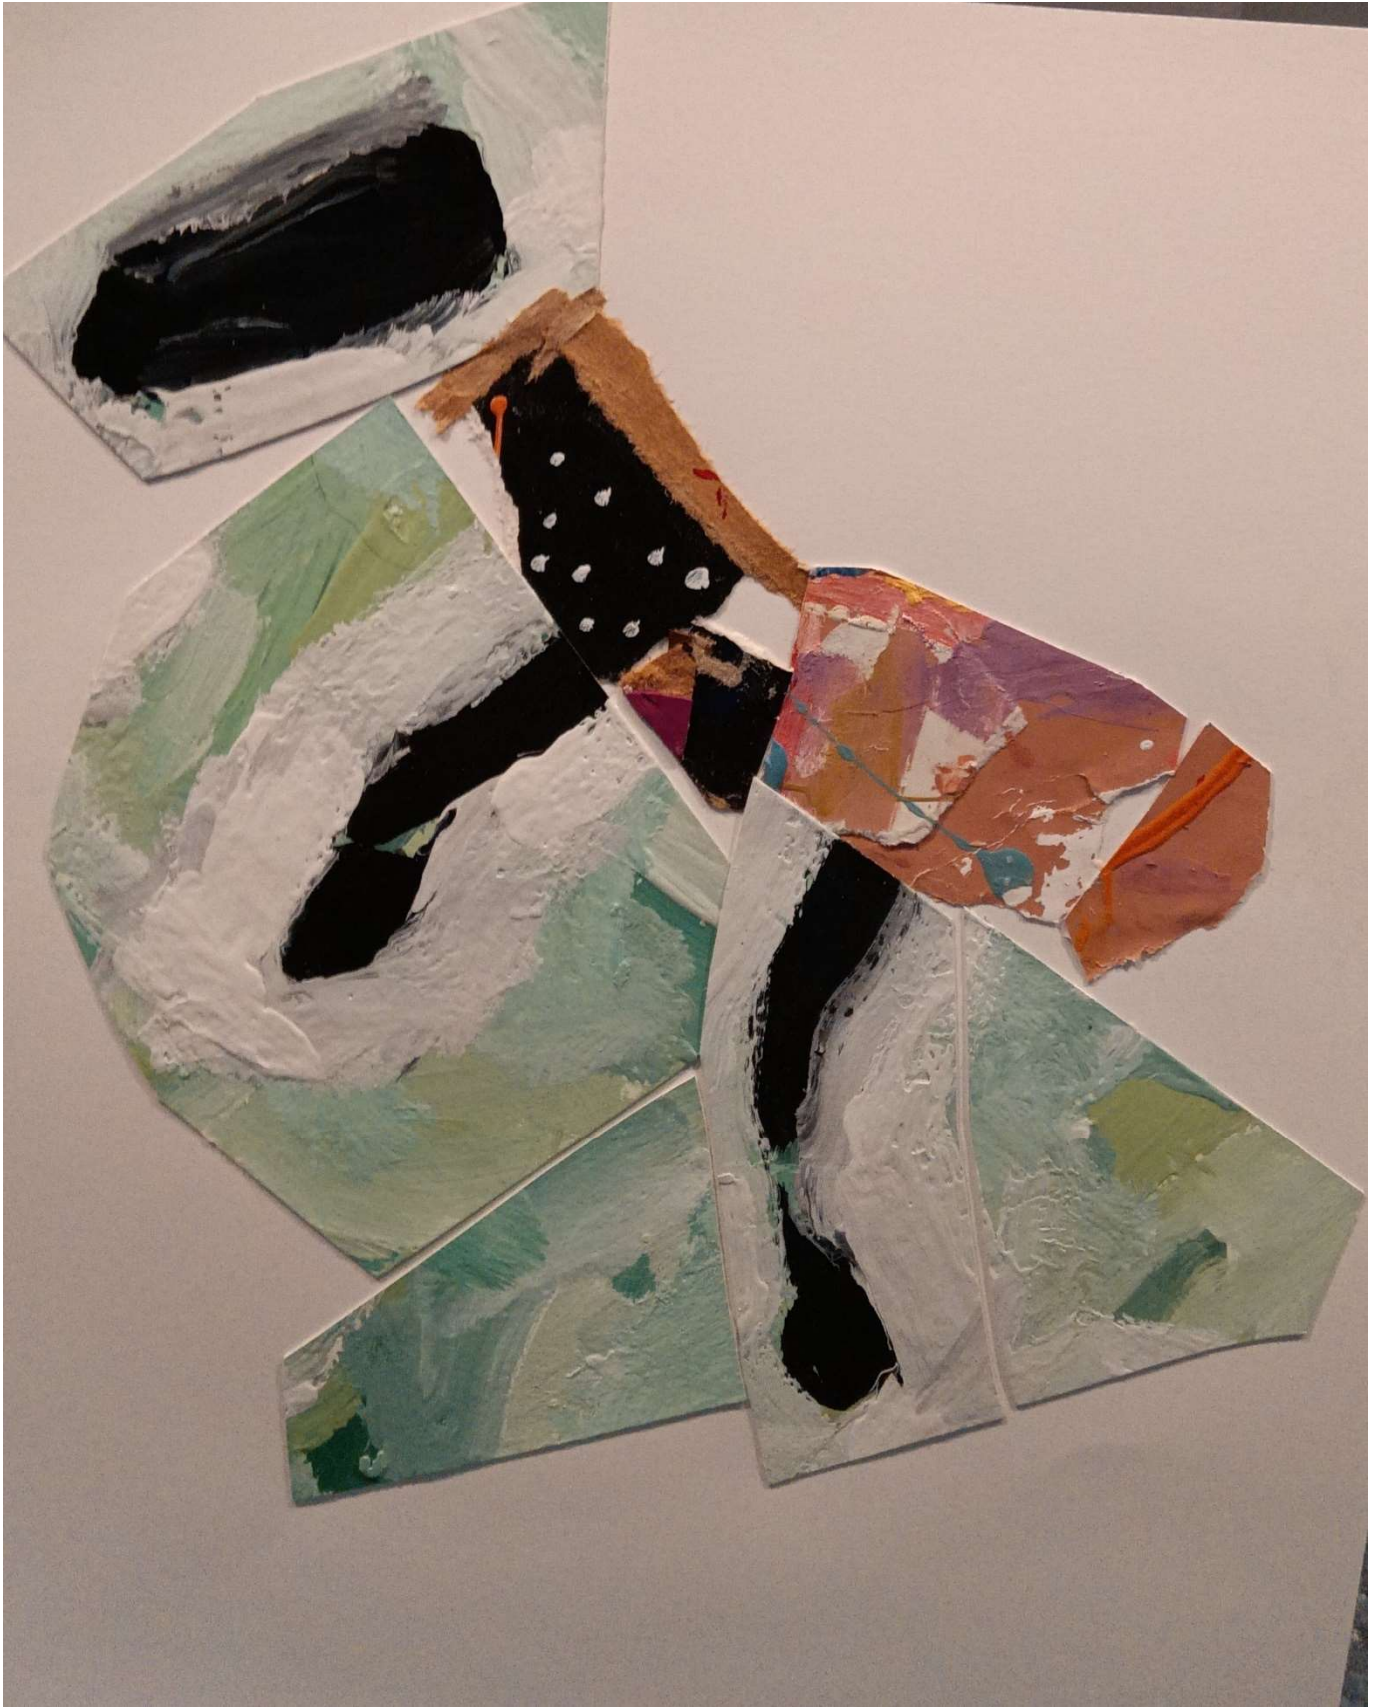

Seabiscuit

This piece measures 14"x 11" acrylic collage on bristol. This piece is unframed so it can be customized to the buyer's likes and color needs.