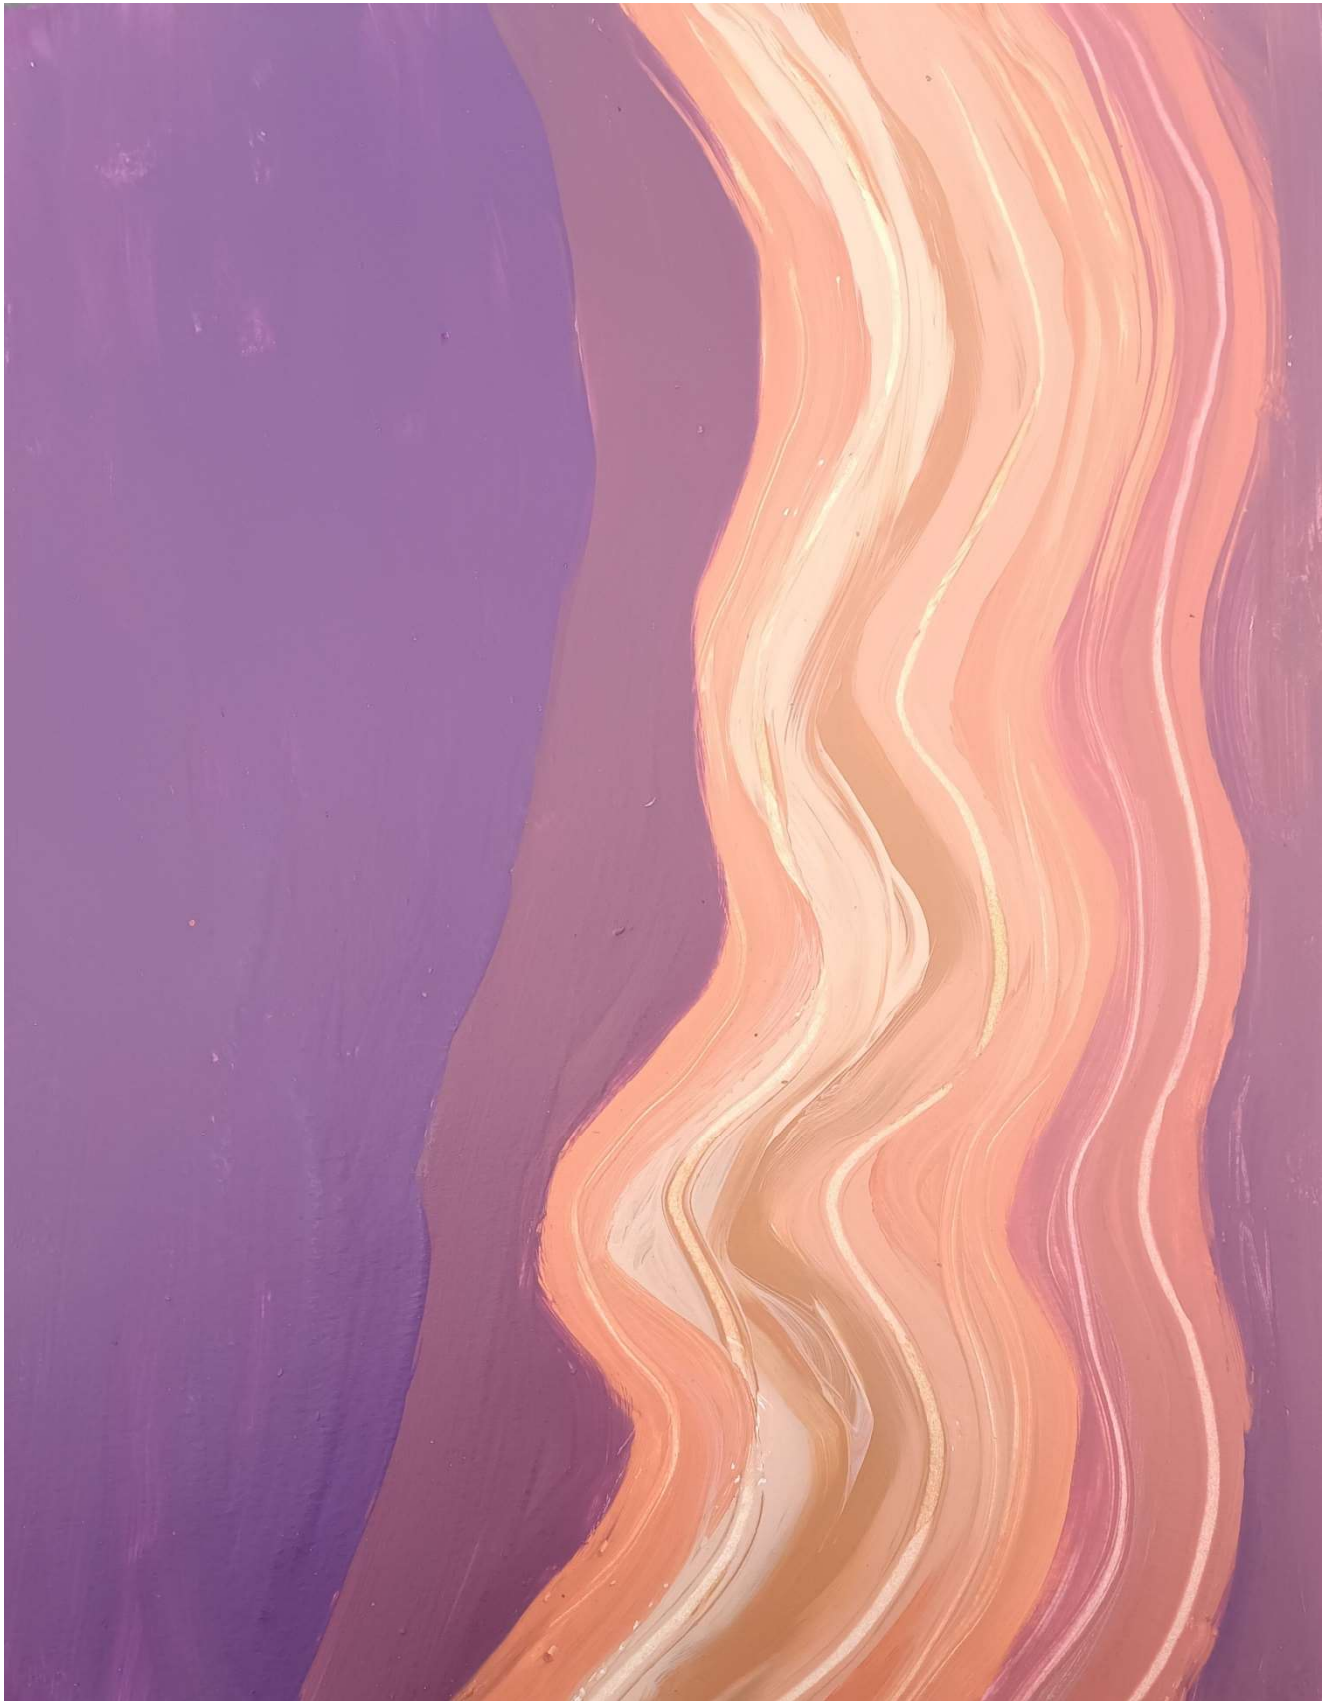

Warm Rhythms

This piece measures 14"x 11" acrylic painting on bristol. This piece is unframed so it can be customized to the buyer's likes and color needs.