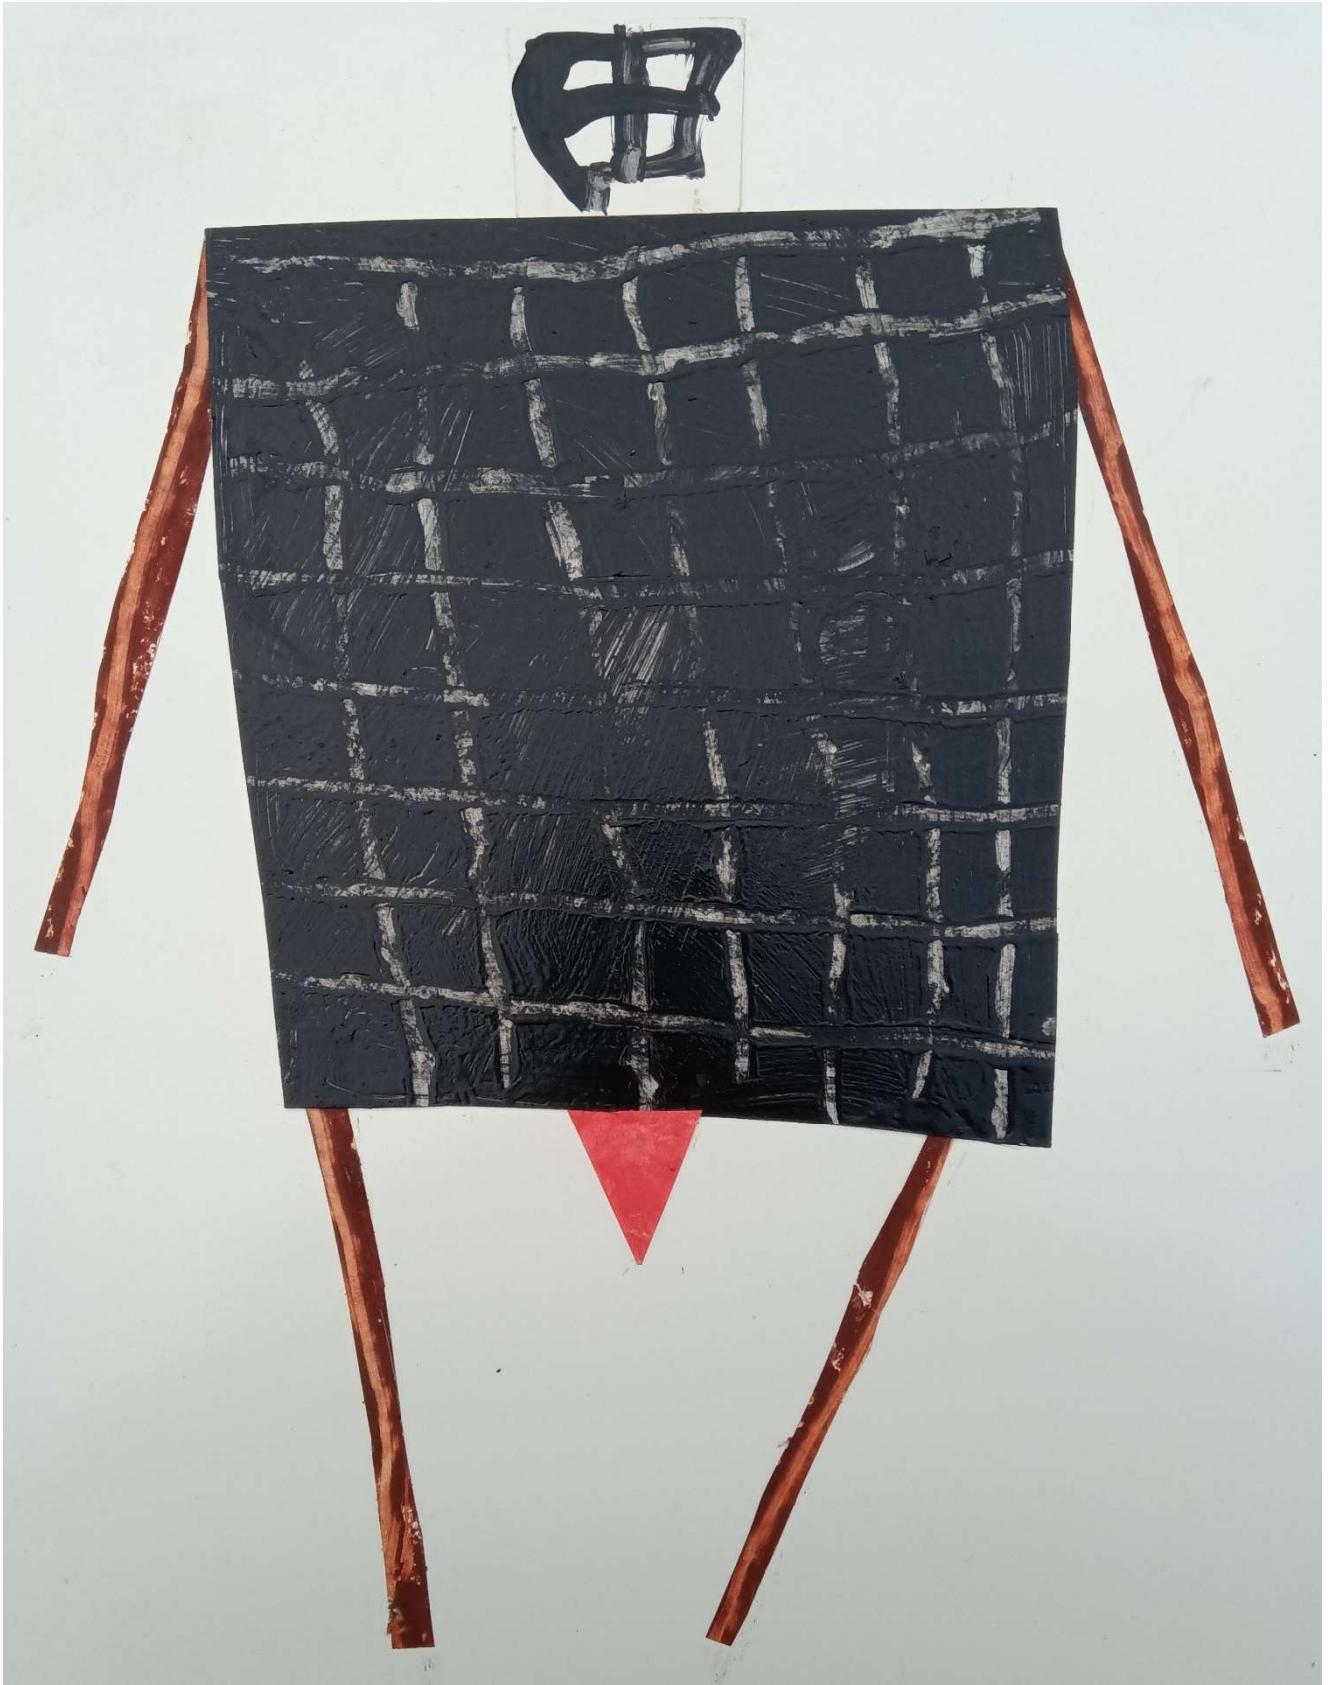

Mr. Soft Grid

This piece measures 14"x 11" and is an acrylic collage on masonite which comes ready to hang.