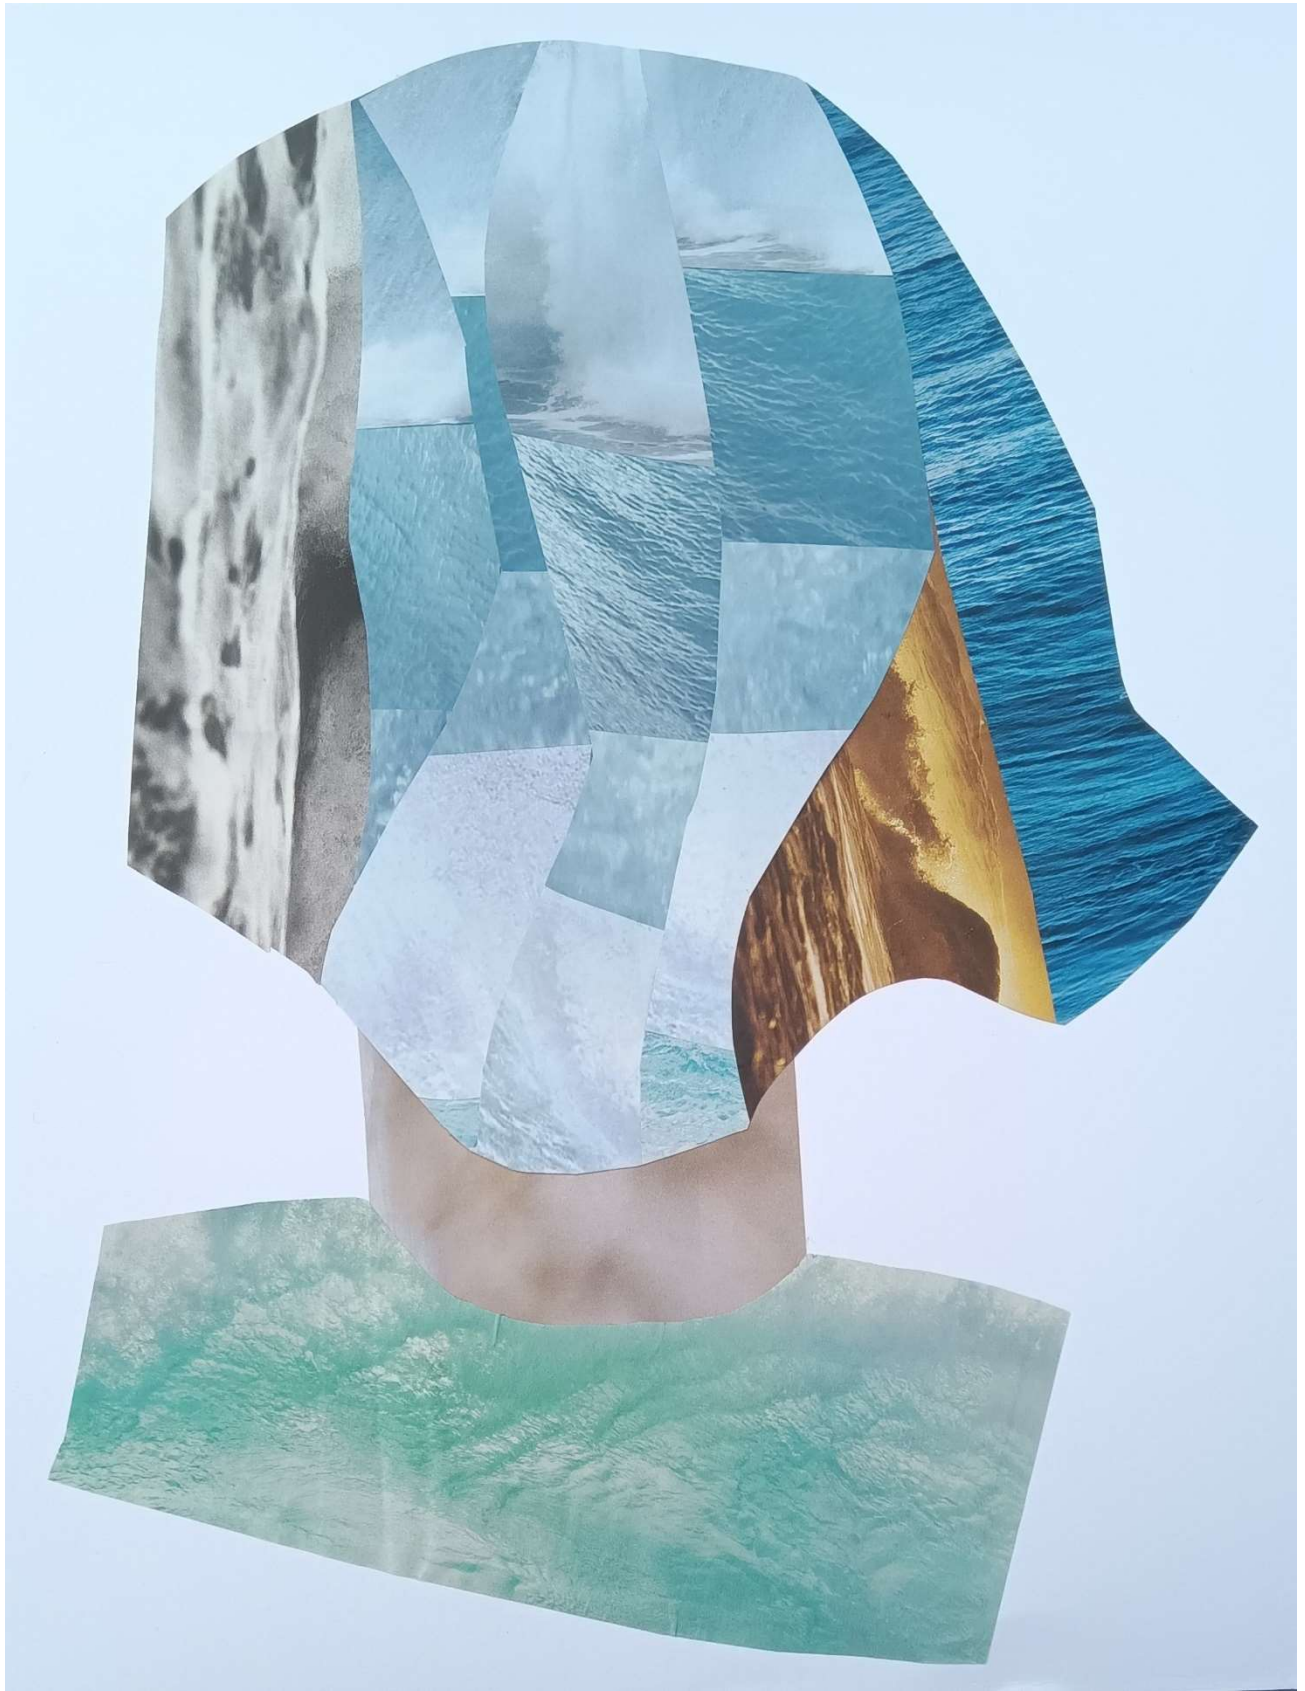

Young Lady

This piece measures 14" x 11" and is an acrylic collage on bristol. This piece is unframed so it can be customized to the buyer's likes and color needs.