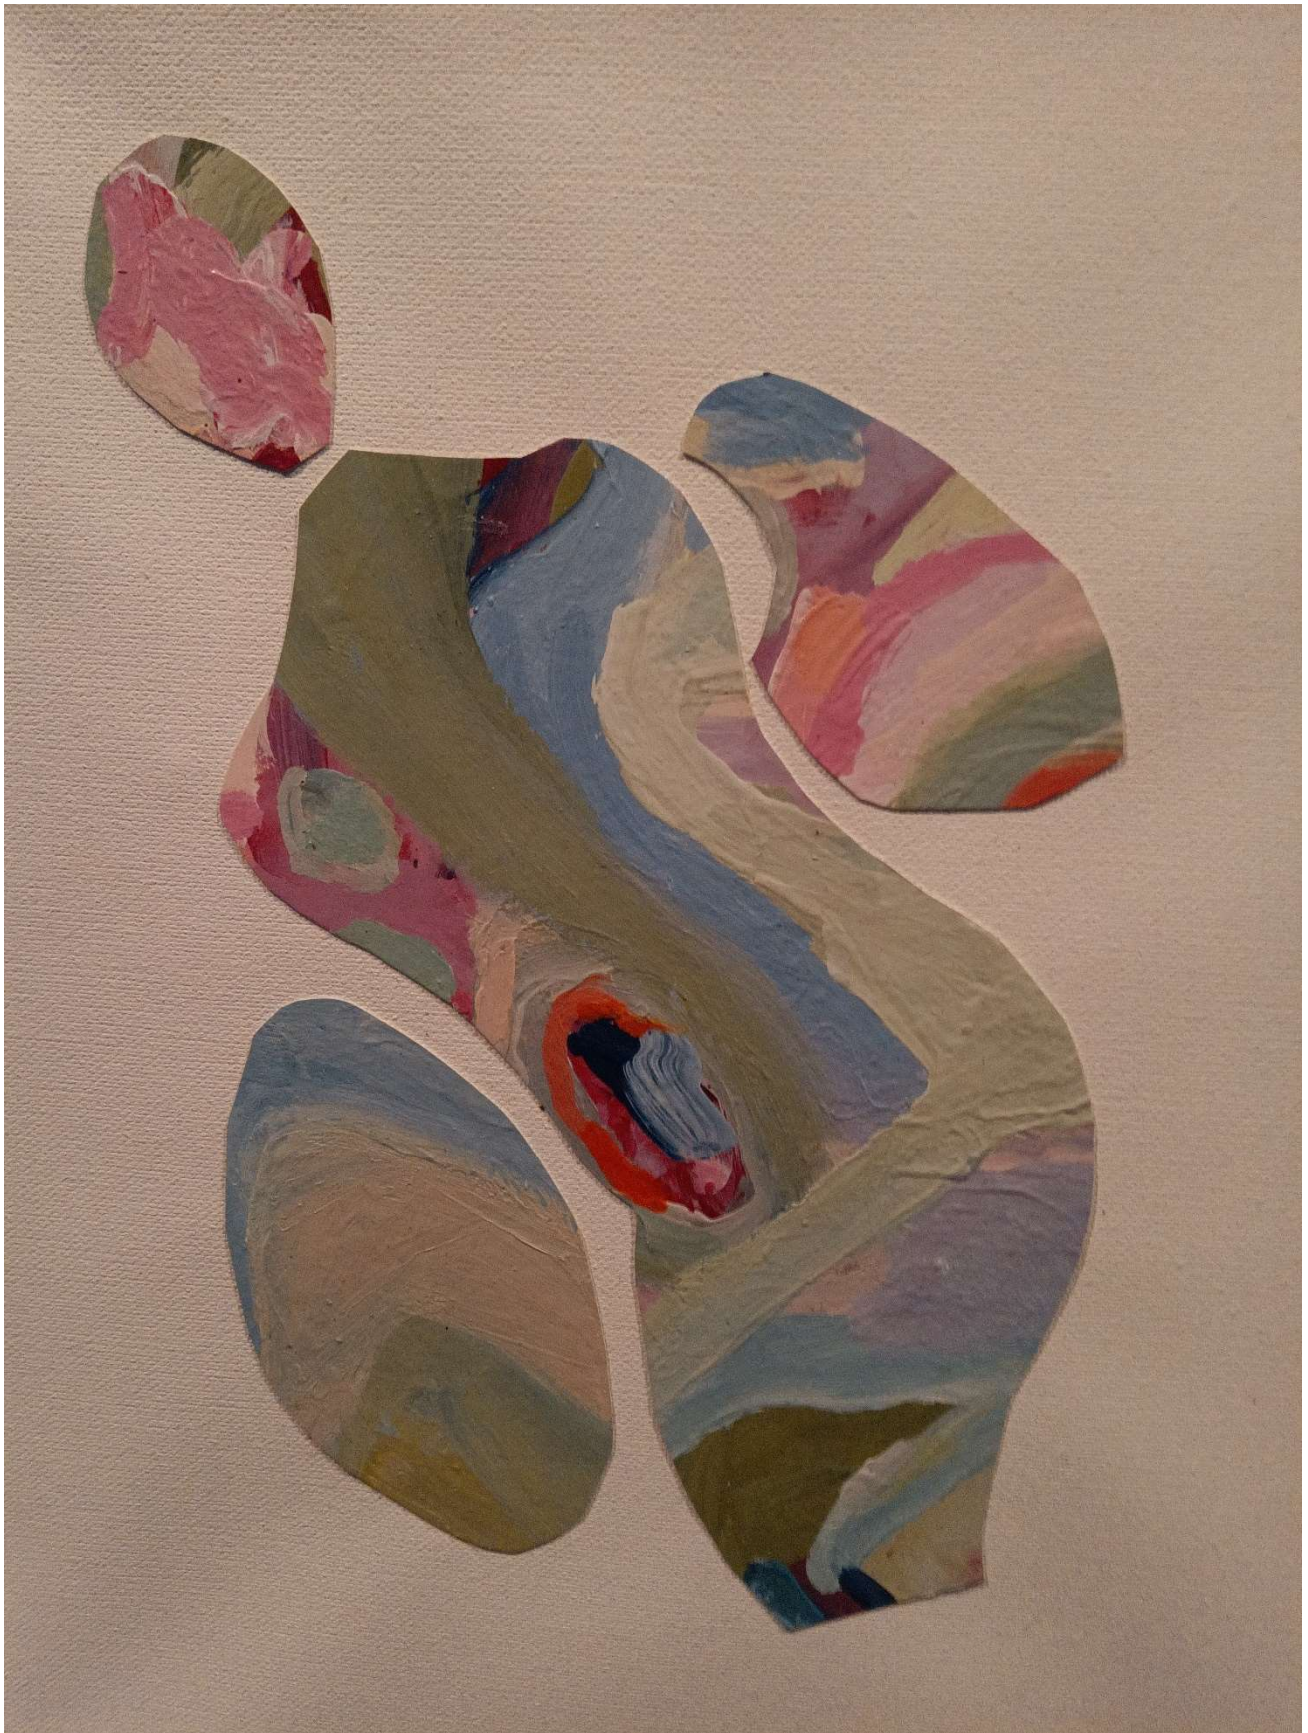

Mommy & Baby

This piece measures 14"x 11" and is an acrylic collage on canvas which comes ready to hang.