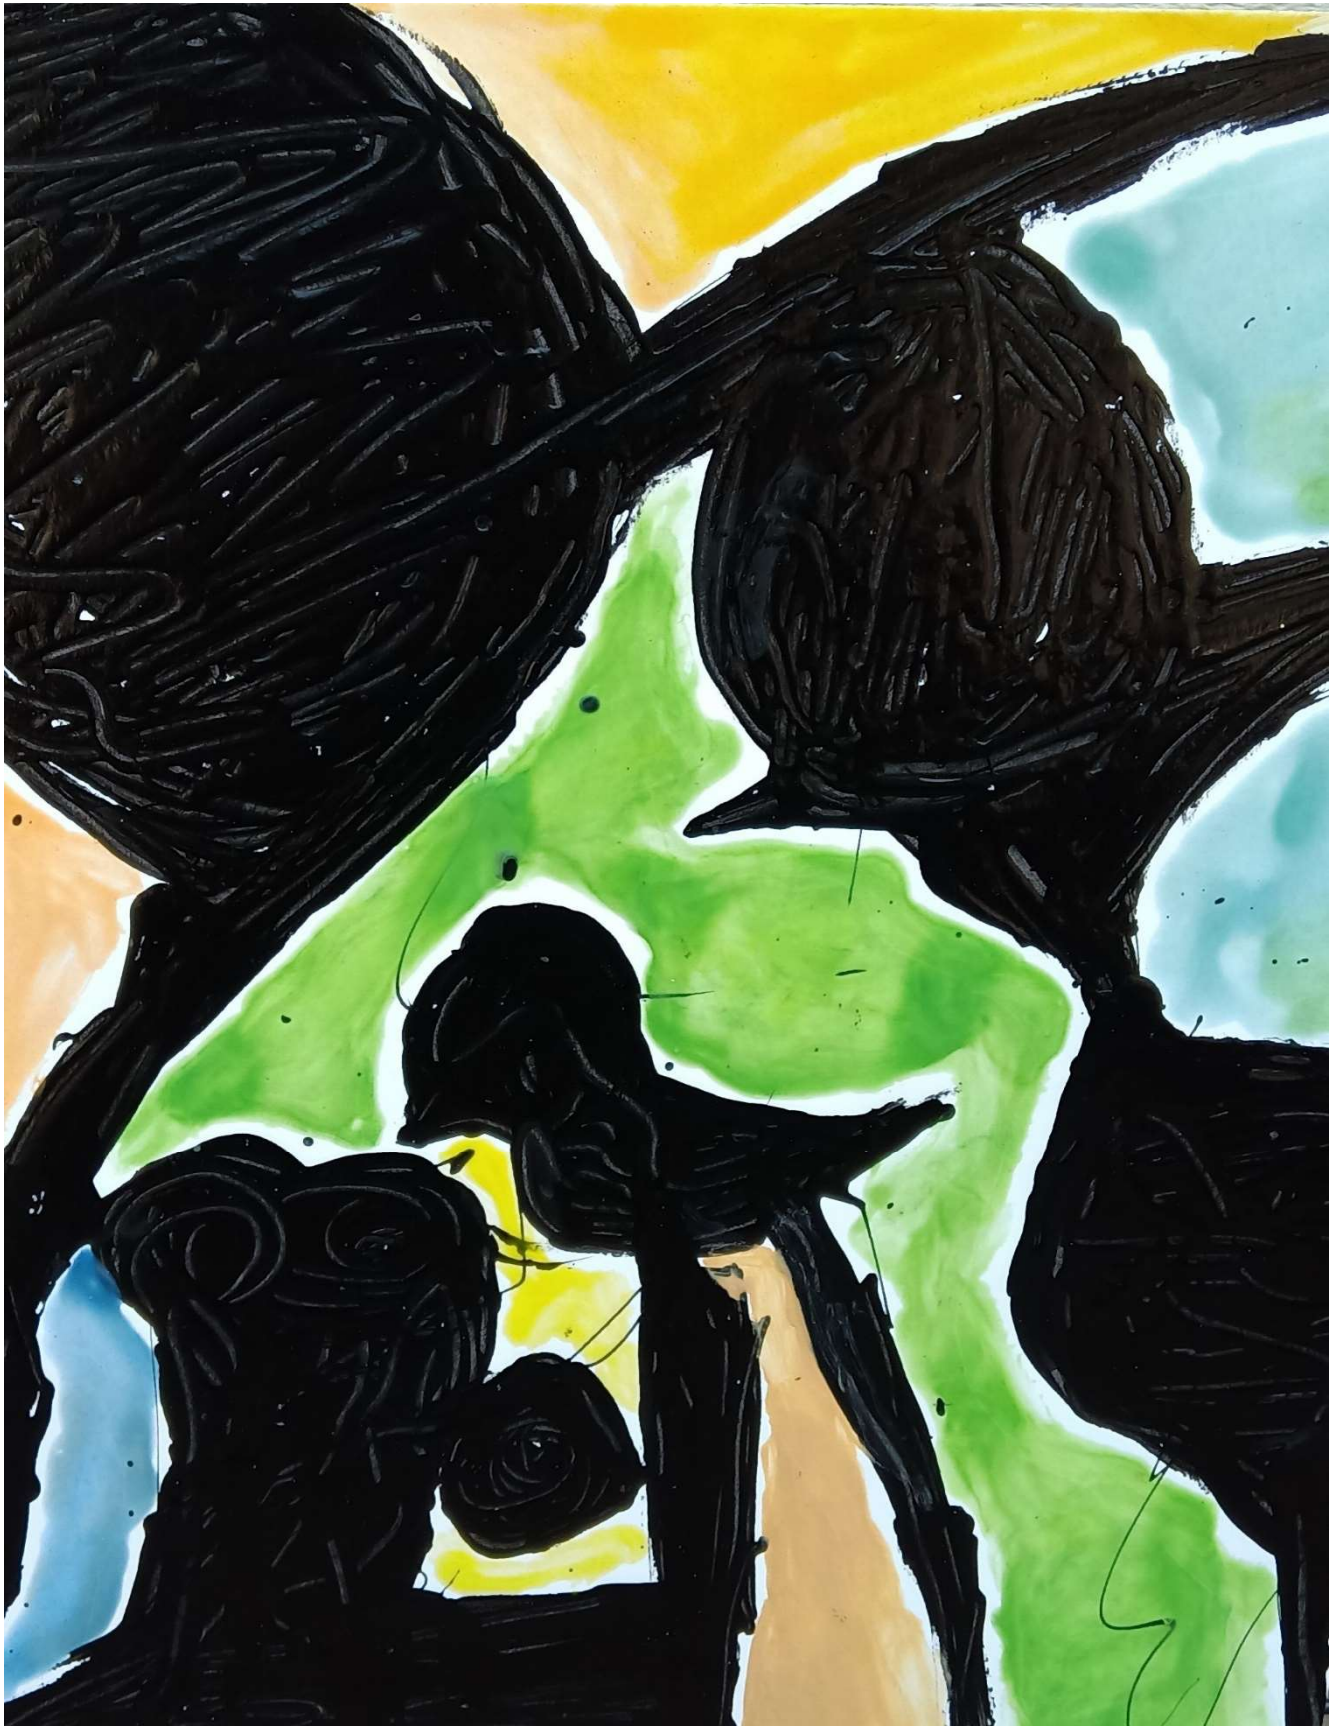

Twig For Brush

This piece measures 14" x 11" acrylic painting on bristol. This piece is unframed so it can be customized to the buyer's likes and color needs.