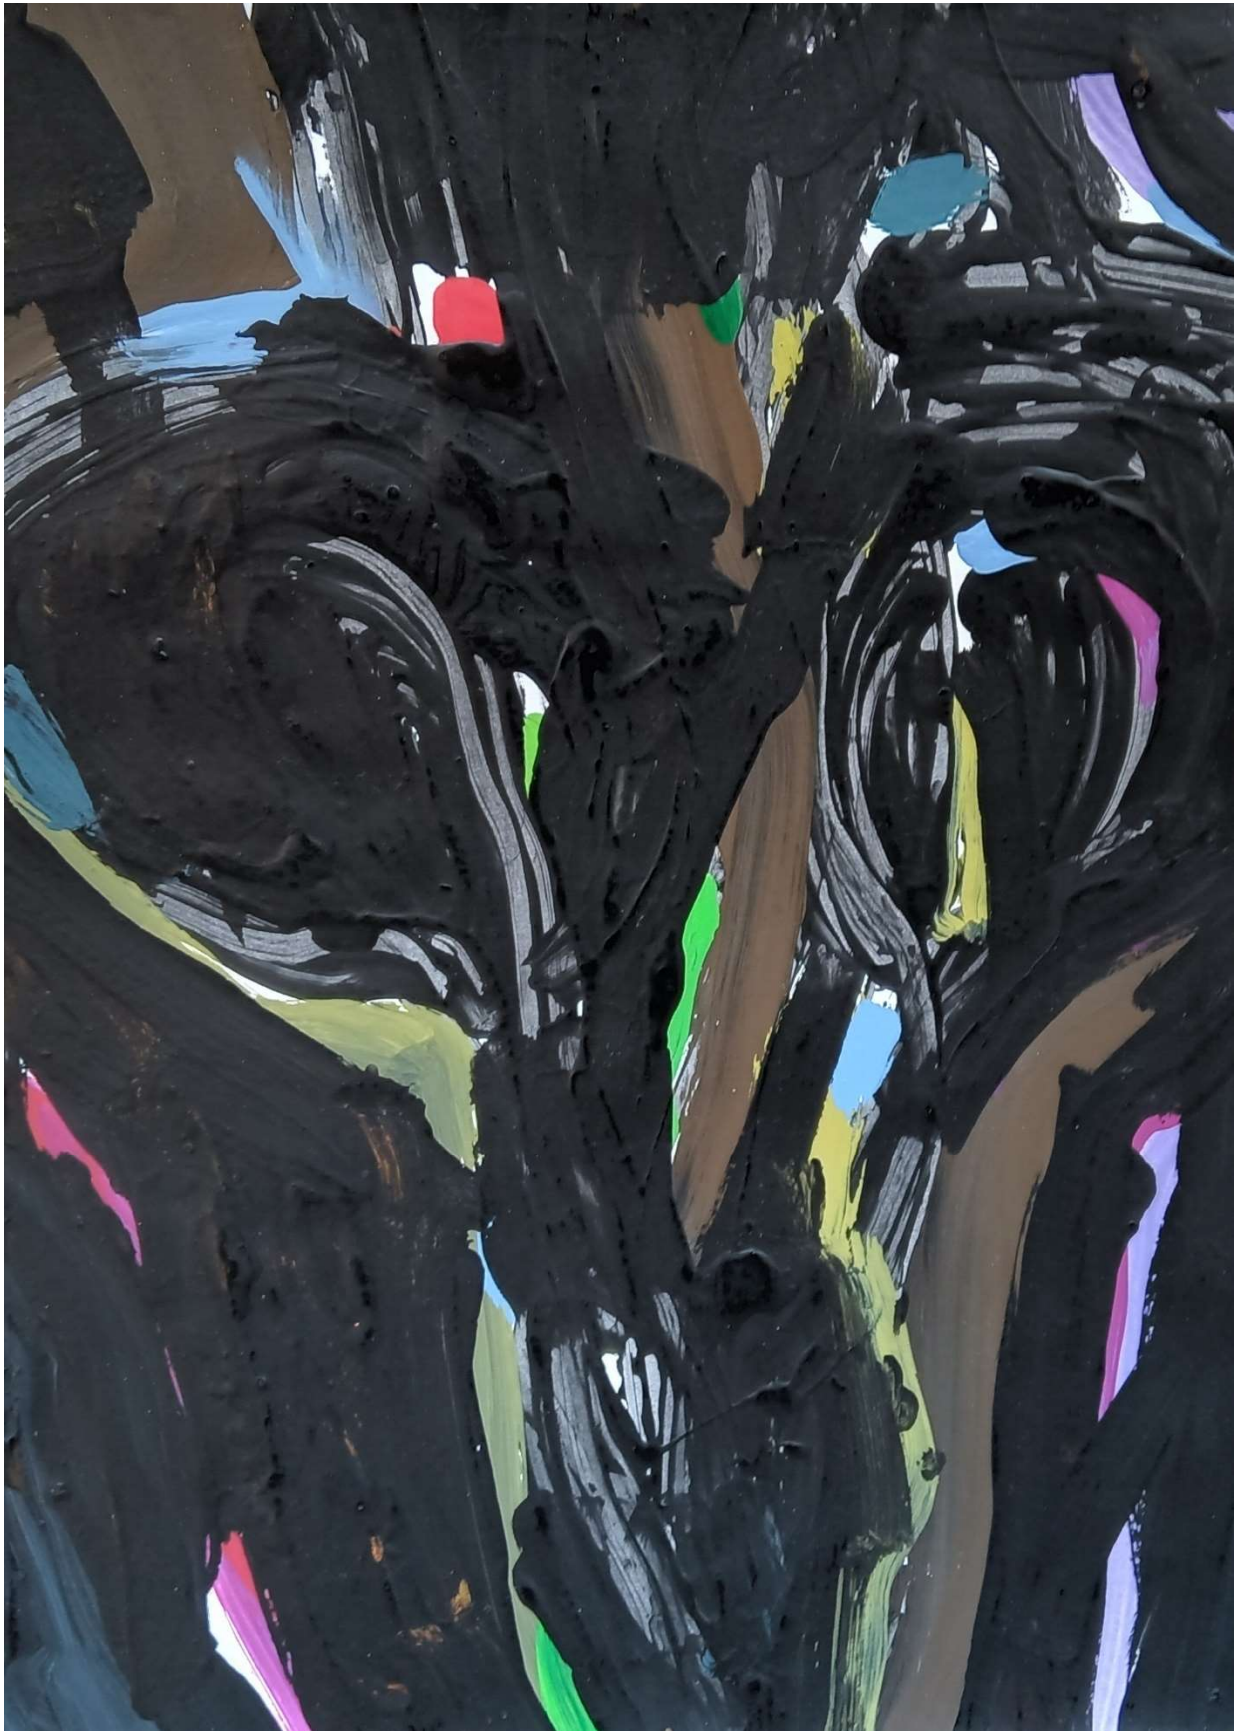

Dark With Color Flecks

This piece measures 14"x 11" acrylic painting on bristol. This piece is unframed so it can be customized to the buyer's likes and color needs.