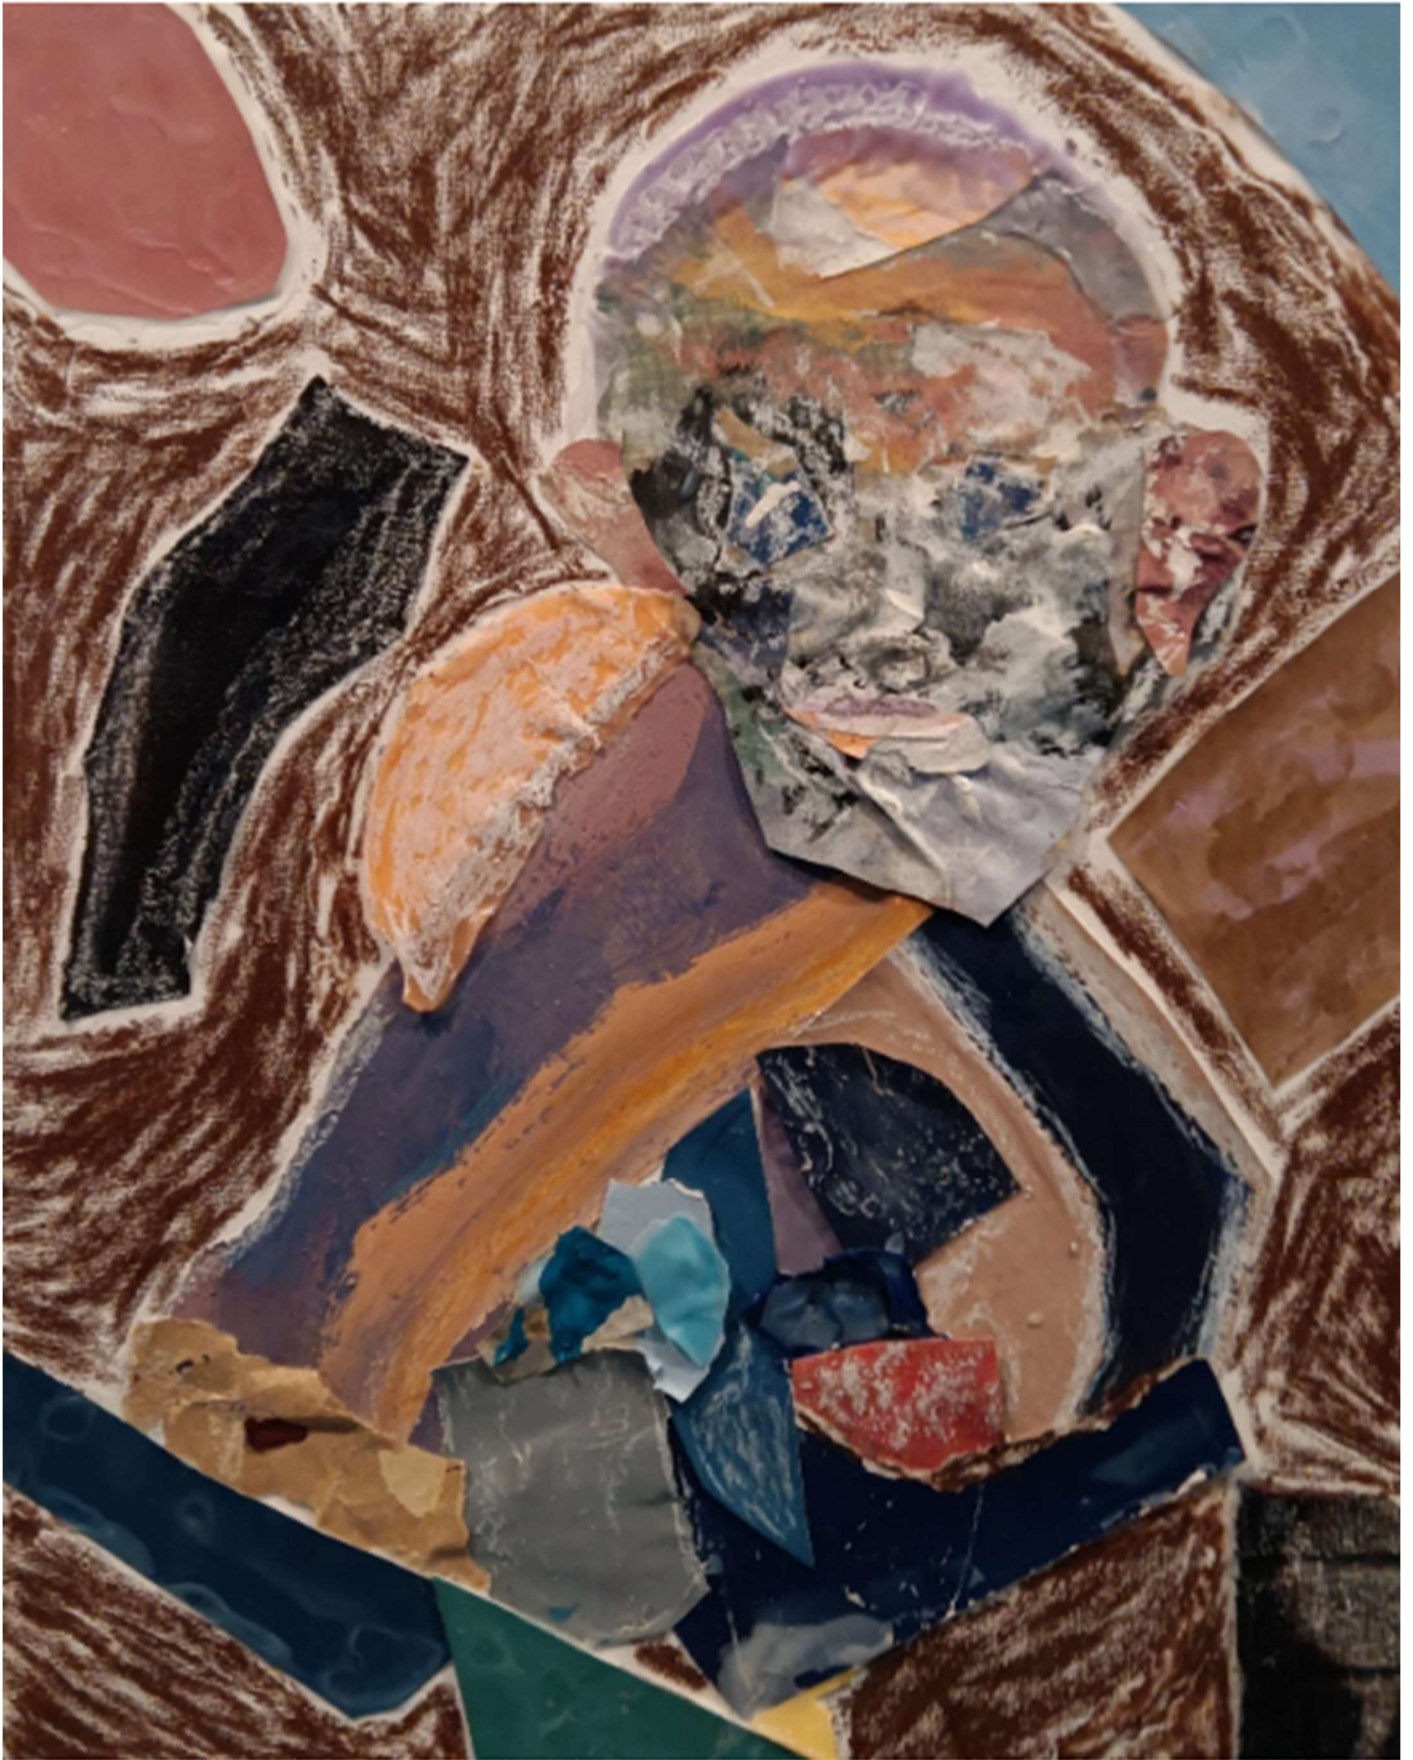

As audiences stand before a John Sanna painting—or perhaps lose themselves within it—they encounter an environment where time seems suspended by beauty alone: colors meld effortlessly while textures whisper secrets waiting patiently beneath each layer painted meticulously onto canvas or wood panel alike (as seen famously within those aforementioned 'Thing' series). Each piece tells its own story—one steeped richly inside imagination yet grounded firmly amidst reality too—even if such narrative remains elusive initially upon first glance until explored further via thoughtful contemplation thereafter instead!

Silver Lips

This piece measures 14"x 11" and is acrylic painting on Bristol. This piece is an excellent example of Abstract Expressionism and is unframed so it can be customized to the buyer's likes and color needs.