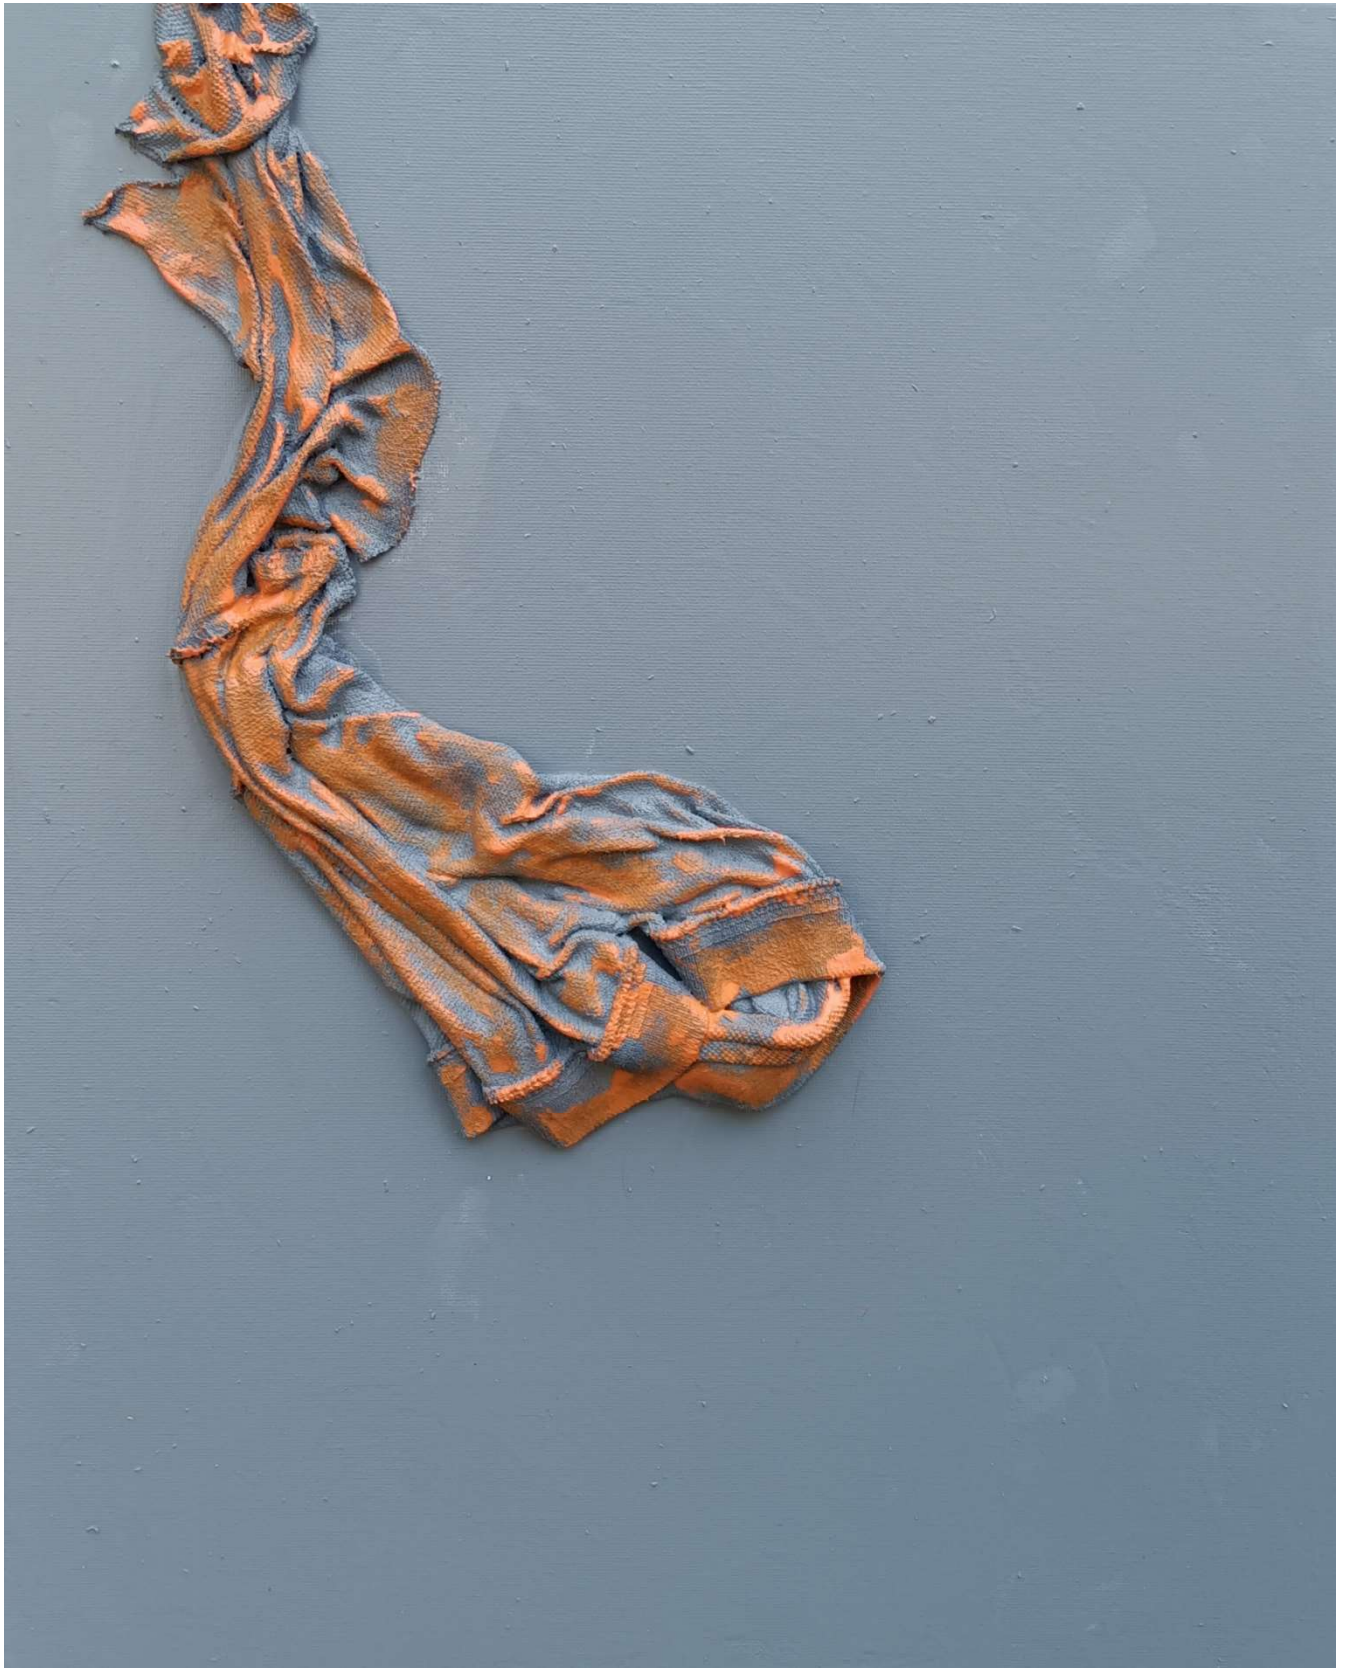

Orange Twist

This piece measures 20"x 16" and is an acrylic collage on canvas which comes ready to hang.