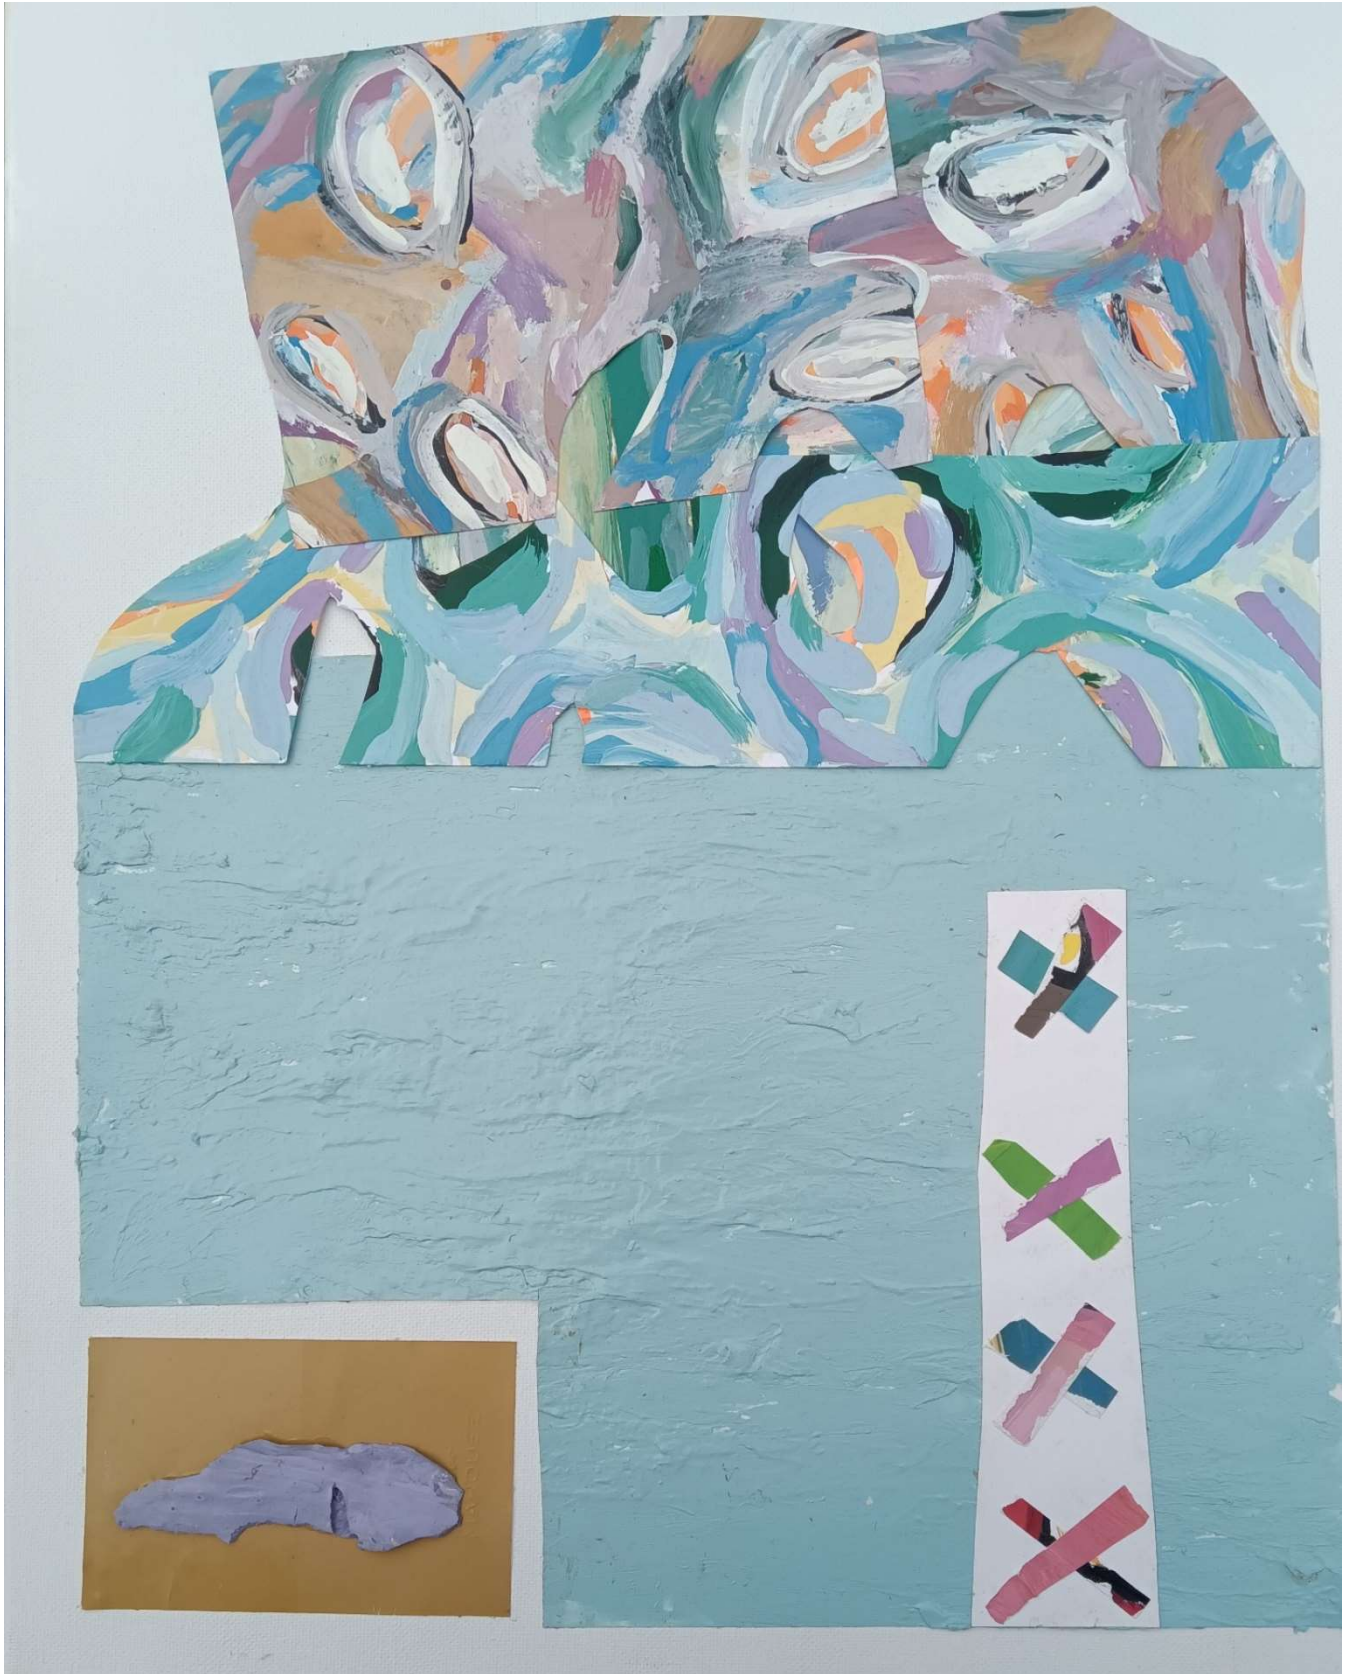

Left Over Colors

This piece measures 14"x 11" and is a collage on canvas which comes ready to hang.